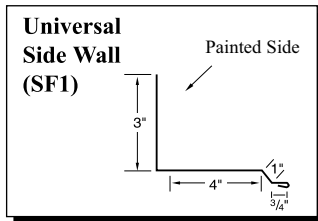

Low Rib Trims