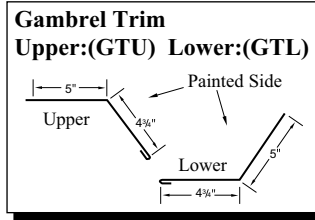

Low Rib Trims