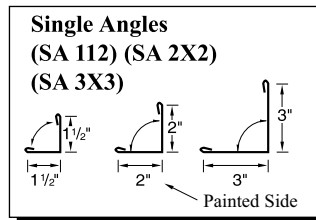

Low Rib Trims