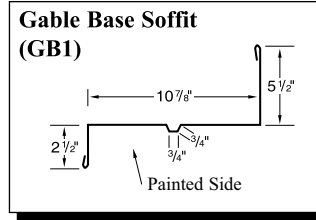

Low Rib Trims