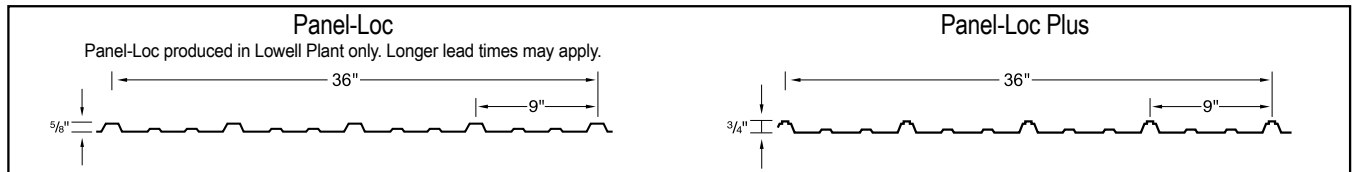

Crimson

Gallery

Taupe

Ivory (29 ga. only)

Gold (29 ga. only)

Black (29 ga. only)

29g: Brilliant (G90 galvanized)/
Arctic (Galvalume)
26g: Brilliant (Galvalume)

Copper Metallic
Color variation between orders is normal and not a cause for rejection.