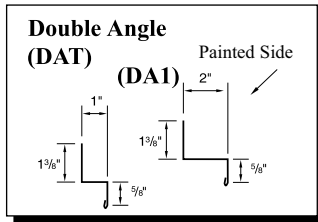

Low Rib Trims