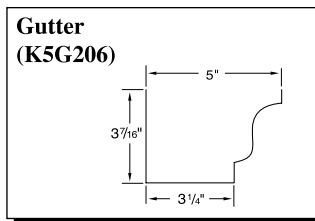

Low Rib Trims