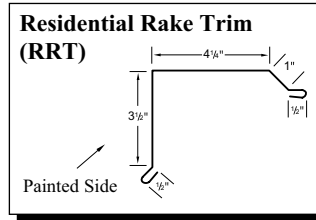

Low Rib Trims