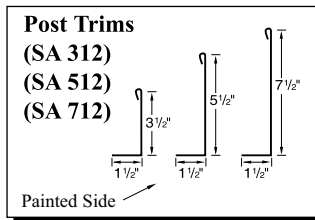

Low Rib Trims