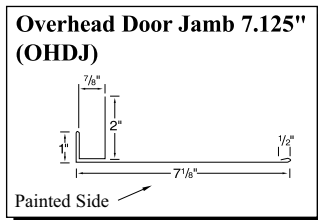

Low Rib Trims