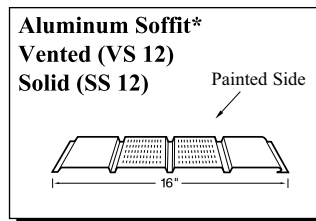

Low Rib Trims