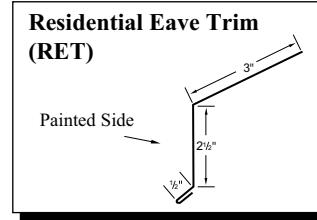

Low Rib Trims