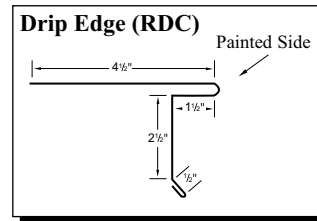

Low Rib Trims