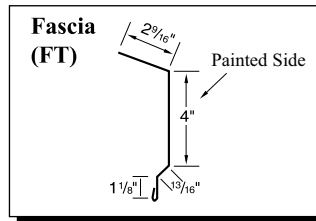

Low Rib Trims