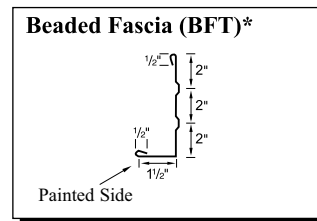

Low Rib Trims