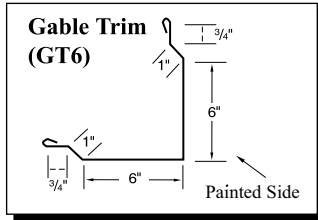

Low Rib Trims