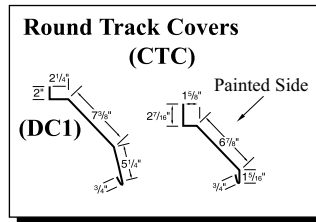

Low Rib Trims