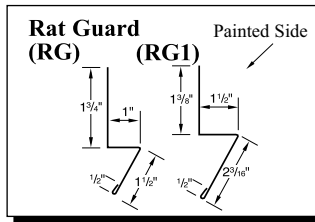

Low Rib Trims