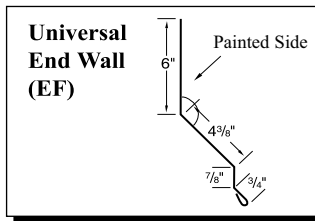

Low Rib Trims