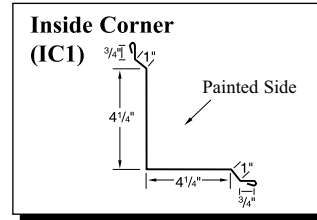

Low Rib Trims