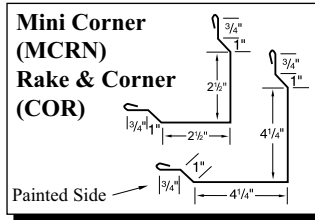

Low Rib Trims