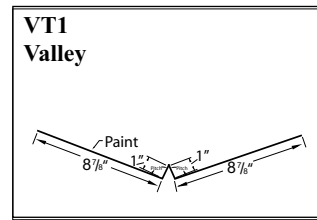

Low Rib Trims