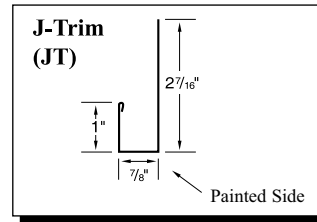

Low Rib Trims