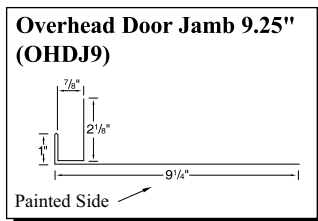

Low Rib Trims