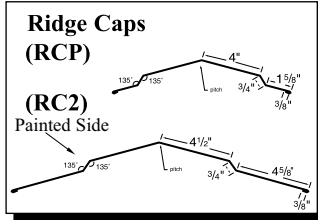

Low Rib Trims